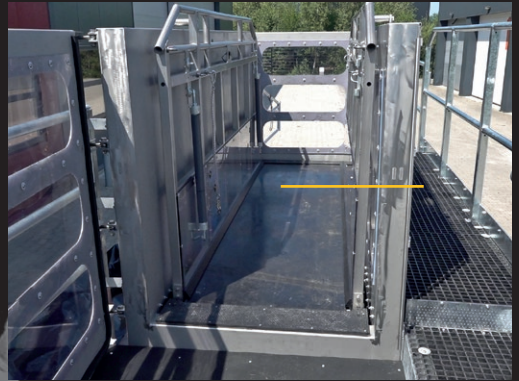

First MOBILE AQUATRAINER

INNOVATION - QUALITY - SERVICE

MOBILE AQUATRAINER

MOBILE AQUATRAINER

First MOBILE AQUATRAINER

The Aquatrainer by Kylix is also available as a mobile unit. For this purpose, the Aquatrainer is mounted on a chassis, a so-called tractor with trailer. It is a completely self-supporting structure: Aquatrainer, treadmill, power unit, 3,500 litres of water in the water tanks, filter and massage jets, if present. All these components are mounted on the tractor with trailer. Dimensions of the trailer while driving: 7.5 m x 2.2 m, and a height of 3.2 m. Trailer, extended: 14.5 m x 2.2 m. Like all other Kylix products, this mobile combination will be designed in consultation with our customer.

Technical specifications Aquatrainer

Dimensions	L x W x H = 3,6 x 2,2 x 2,0 metres
Drive	direct drive
Voltage	400 Volt – 50 Hz
Conservation	complete stainless steel
Mounting material	According to DIN / ISO standard, A2 stainless steel
Belt	Super-grip rubber belt
Track width	approximately 80cm
Track length	approximately 300cm
Access ramp	front and rear
Sidewalls	solid sidewalls, with one transparent side
Safety features	IR light trap, emergency stop, safety doors Water can be drained using manually-operated valve
Start / stop	manual
Waterheight	0 till 125cm, bye pumps
In according with	CE standards
Belt-angle	0 till 17 degrees (10%)
Speed	0 till 12 km/h, variable
Option speed	0 till 20 km/h, variable
Massage jets	option 8 pieces
Controlbox	option programmeble controlbox

Specify Mobile Aquatrainer technical specifications

Dimensions trailer on the road	L x W x H = 7,5 x 2,2 x 3,2 metres
Dimensions trailer operational	L x W = 14,5 x 2,2 metres
Dimensions truck	depending op type of the truck
Agregate	on the truck, behind the cabine 11kW – 400 Volt – 50Hz
Acces ramp	front and rear, hydraulic
Conservation	galvanised steel
Side-walls	sidewalls and gates against falling of the trailer
Tanks	under the trailer, 3.500 littre
Filter	"paper"-filter